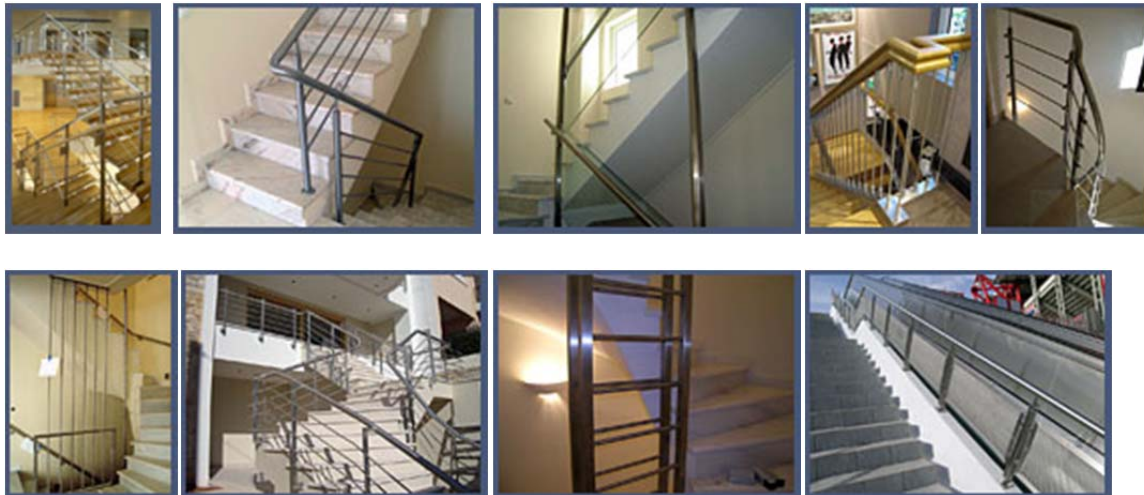

Balustrades of Stairs