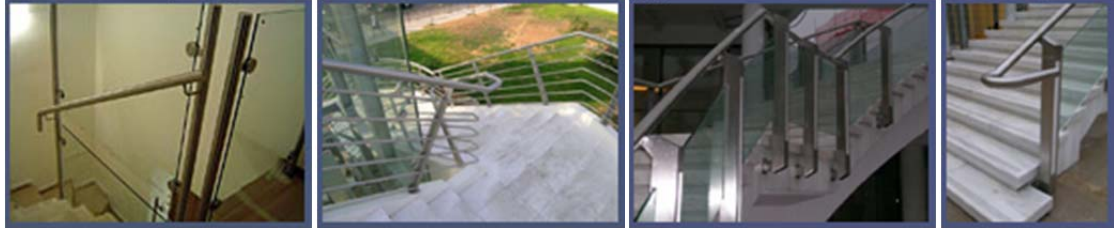

Balustrades of Balconies